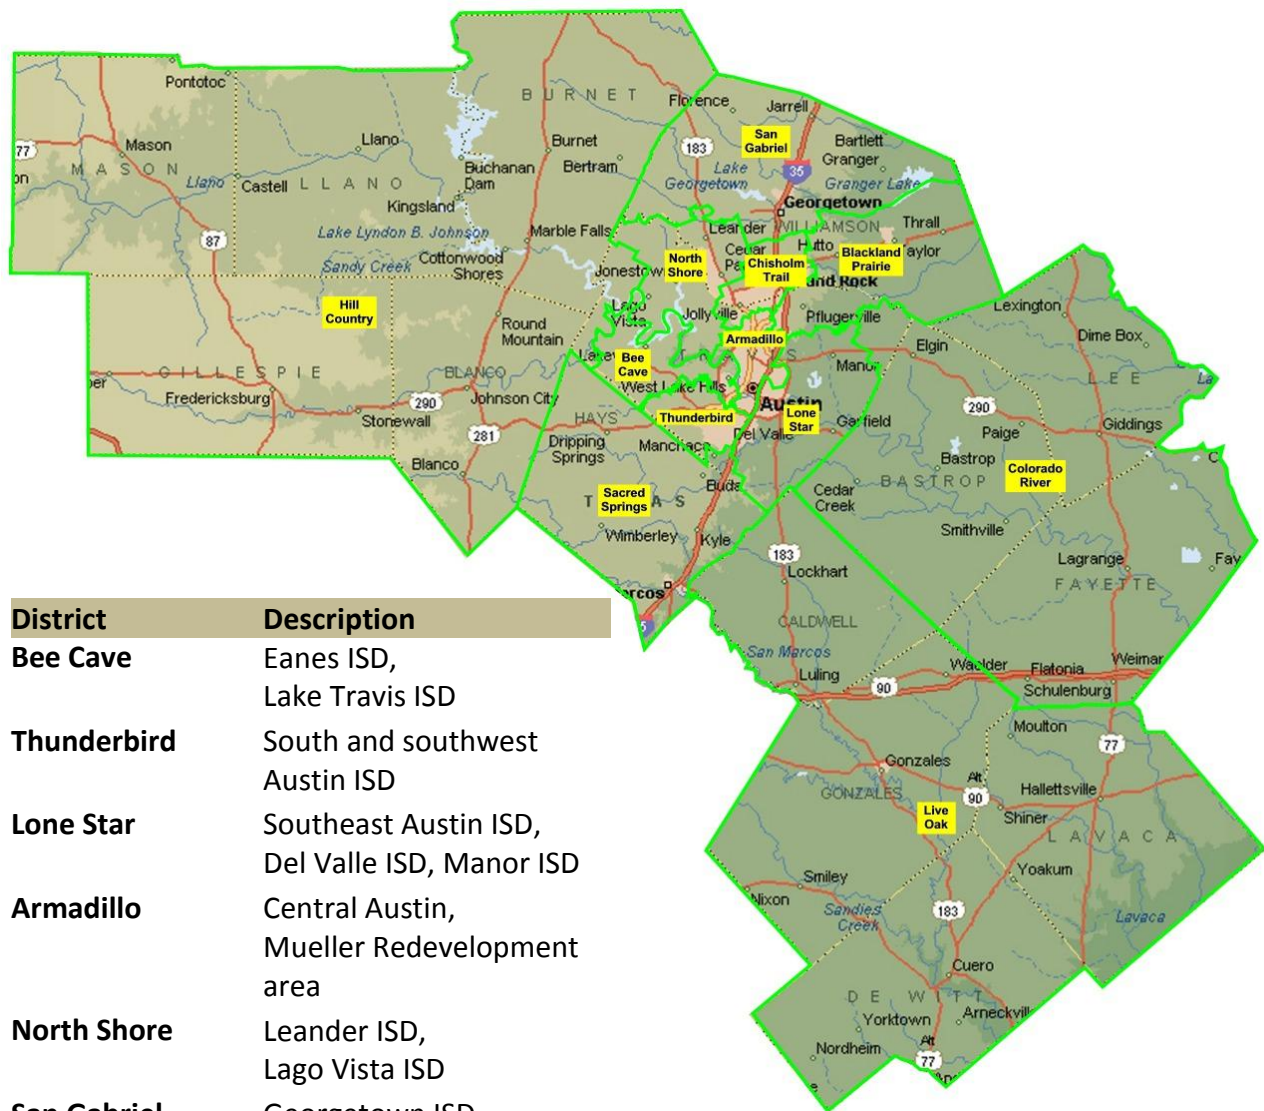

Capitol Area Council District Structure

The district structure that met the objectives of the RASD Task Force and incorporated most of the suggestions and recommendations is shown in the map below. These districts become effective January 1, 2008.

District	Description
Bee Cave	Eanes ISD, Lake Travis ISD
Thunderbird	South and southwest Austin ISD
Lone Star	Southeast Austin ISD, Del Valle ISD, Manor ISD
Armadillo	Central Austin, Mueller Redevelopment area
North Shore	Leander ISD, Lago Vista ISD
San Gabriel	Georgetown ISD, North Williamson Co.
Chisholm Trail	Round Rock ISD
Blackland Prairie	Pflugerville, Hutto, Taylor, Thrall, & Coupland ISD's
Hill Country	Blanco, Burnet, Llano, Gillespie, Mason Counties
Sacred Springs	Hays County
Colorado River	Bastrop, Lee, Fayette Counties, Elgin ISD
Live Oak	Caldwell, Gonzales, DeWitt, Lavaca Counties